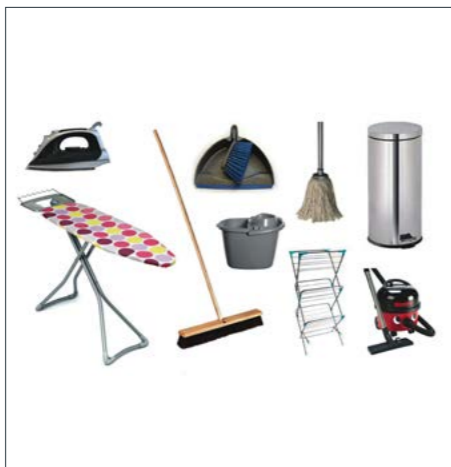

Utility Add On:

Utility Pack: £285 ex vat

- x1 - Henry Vacuum Cleaner
- x1 - Iron
- x1 - Ironing Board
- x1 - Mop
- x1 - Mop Bucket
- x1 - Dust Pan & Brush Set
- x1 - Broom
- x1 - Clothes Airer
- x1 - Large 30L Bin